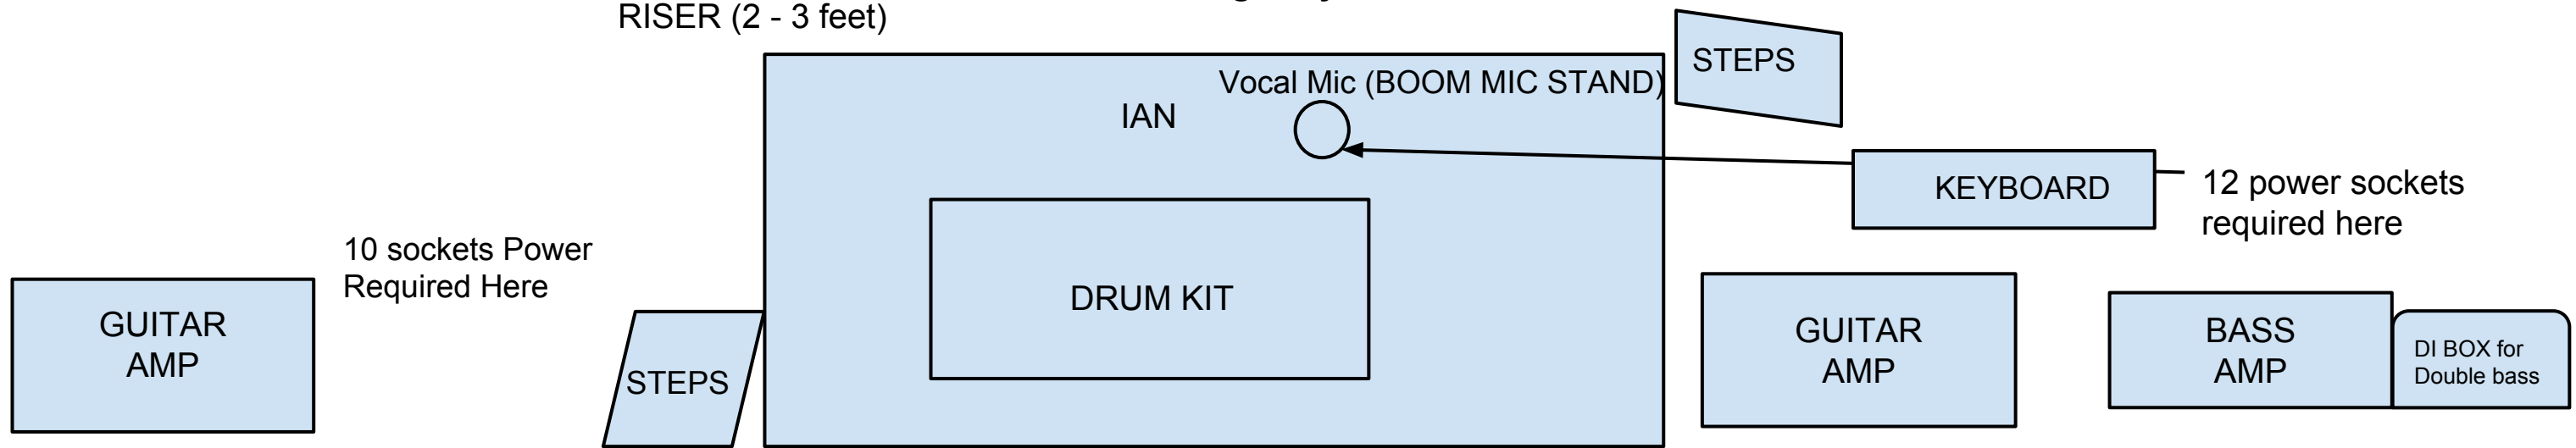

The Zoots Stage Layout

RISER (2 - 3 feet)

STAGE RIGHT

STAGE LEFT